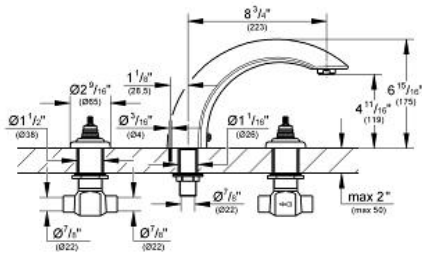

TALIA
 Roman Bathtub Faucet
 MODEL # 25596EN0

Pure Freude
 an Wasser

Product Description:
 TALIA
 Roman Bathtub Faucet

- Standard Specification:**
- GROHE StarLight finish
 - Less handles – order (18 085) or (18 077) (sold separately)

- Applicable Codes & Standards:**
- Energy Policy Act of 1992
 - ASME A112.18.1/CSA B125.1

Color:
 25596EN0 Brushed Nickel